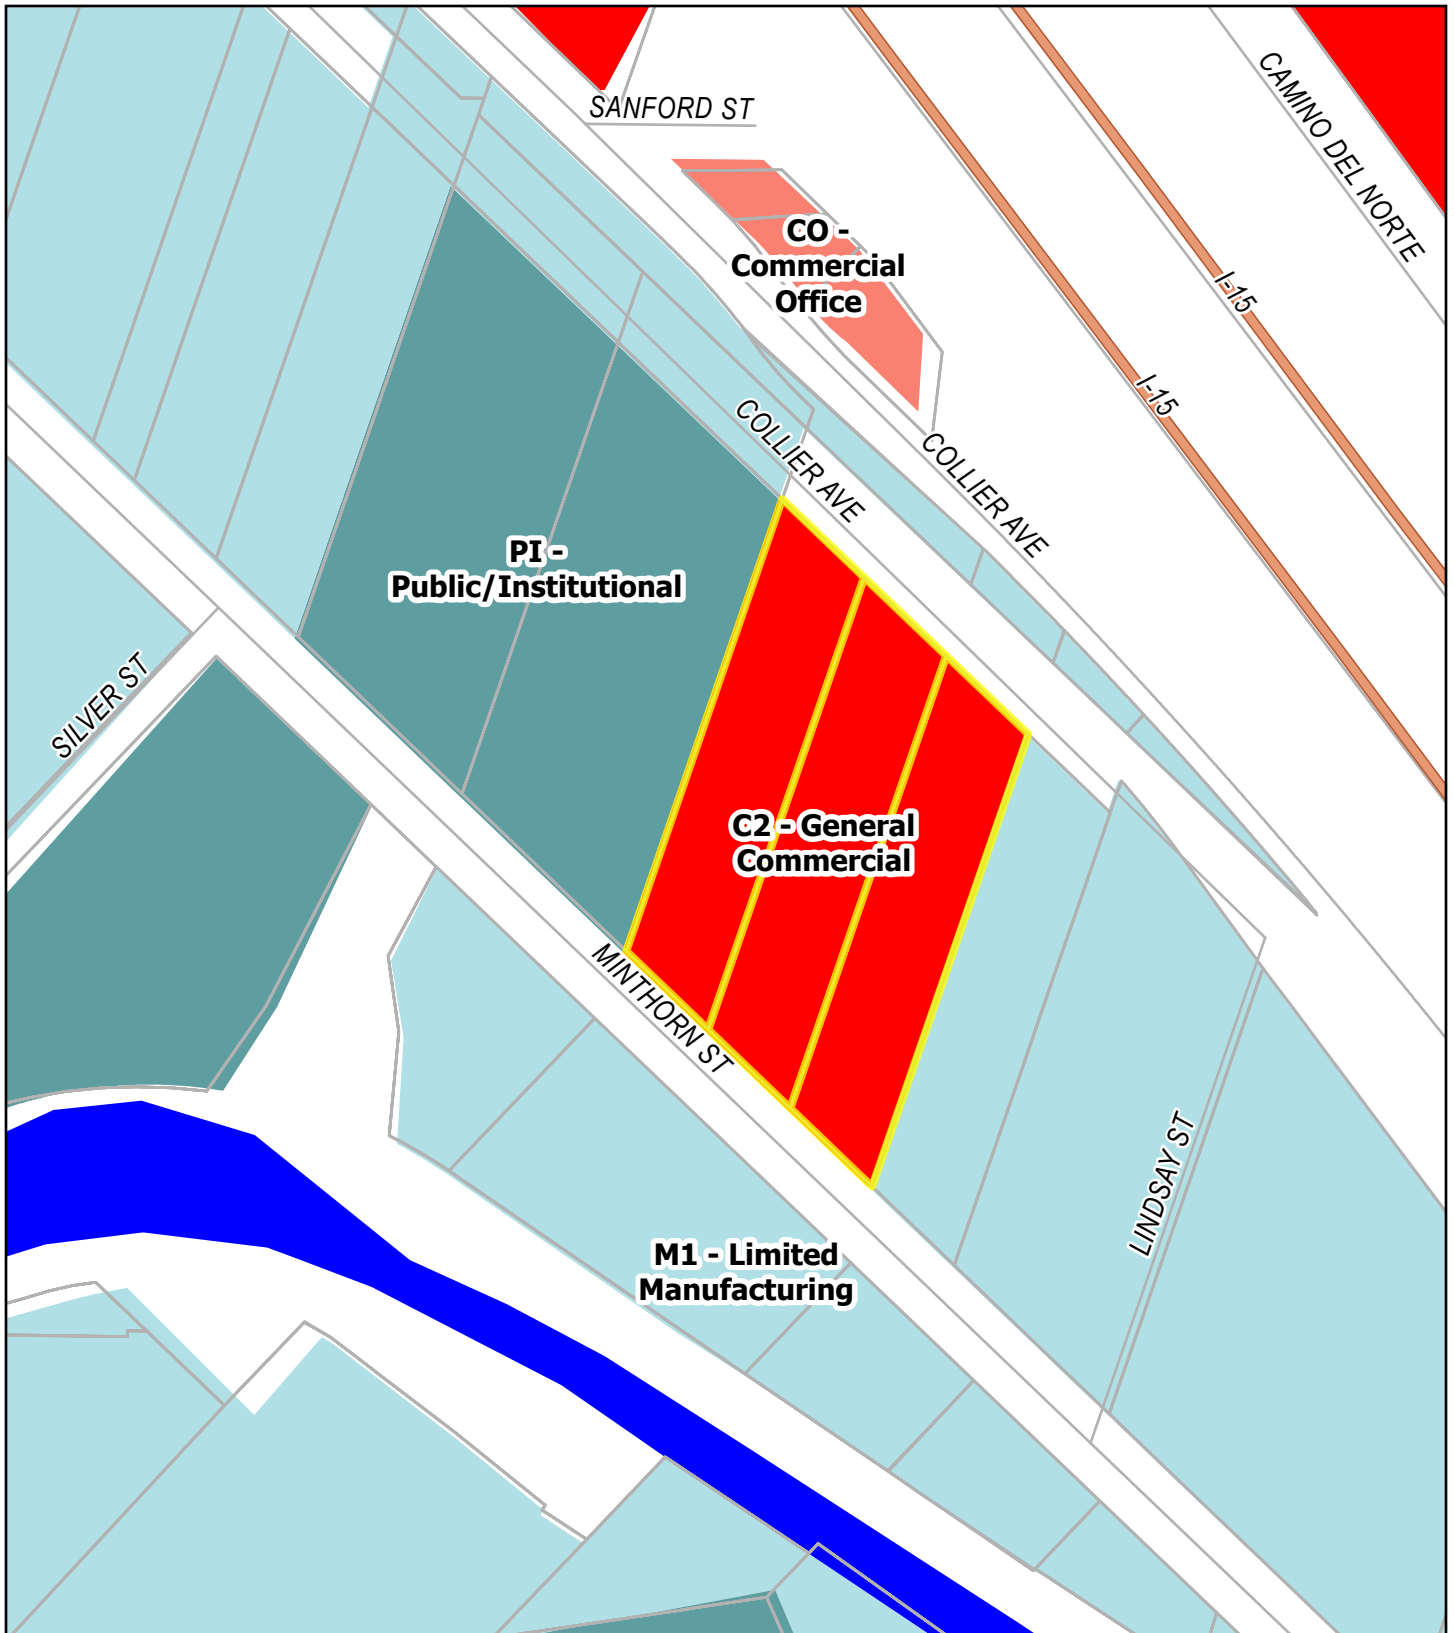

Vantor

Earthstar
Geographics

Aerial Map

Planning Application No. 2021-22
APNs: 377-190-002 thru -004

Coordinate System: NAD 1983 StatePlane California VI FIPS 0406 Feet

Vicinity Map

Planning Application No. 2021-22
APNs: 377-190-002 thru -004

Coordinate System: NAD 1983 StatePlane California VI FIPS 0406 Feet

General Plan Exhibit

Planning Application No. 2021-22
 APNs: 377-190-002 thru -004

Coordinate System: NAD 1983 StatePlane California VI FIPS 0406 Feet