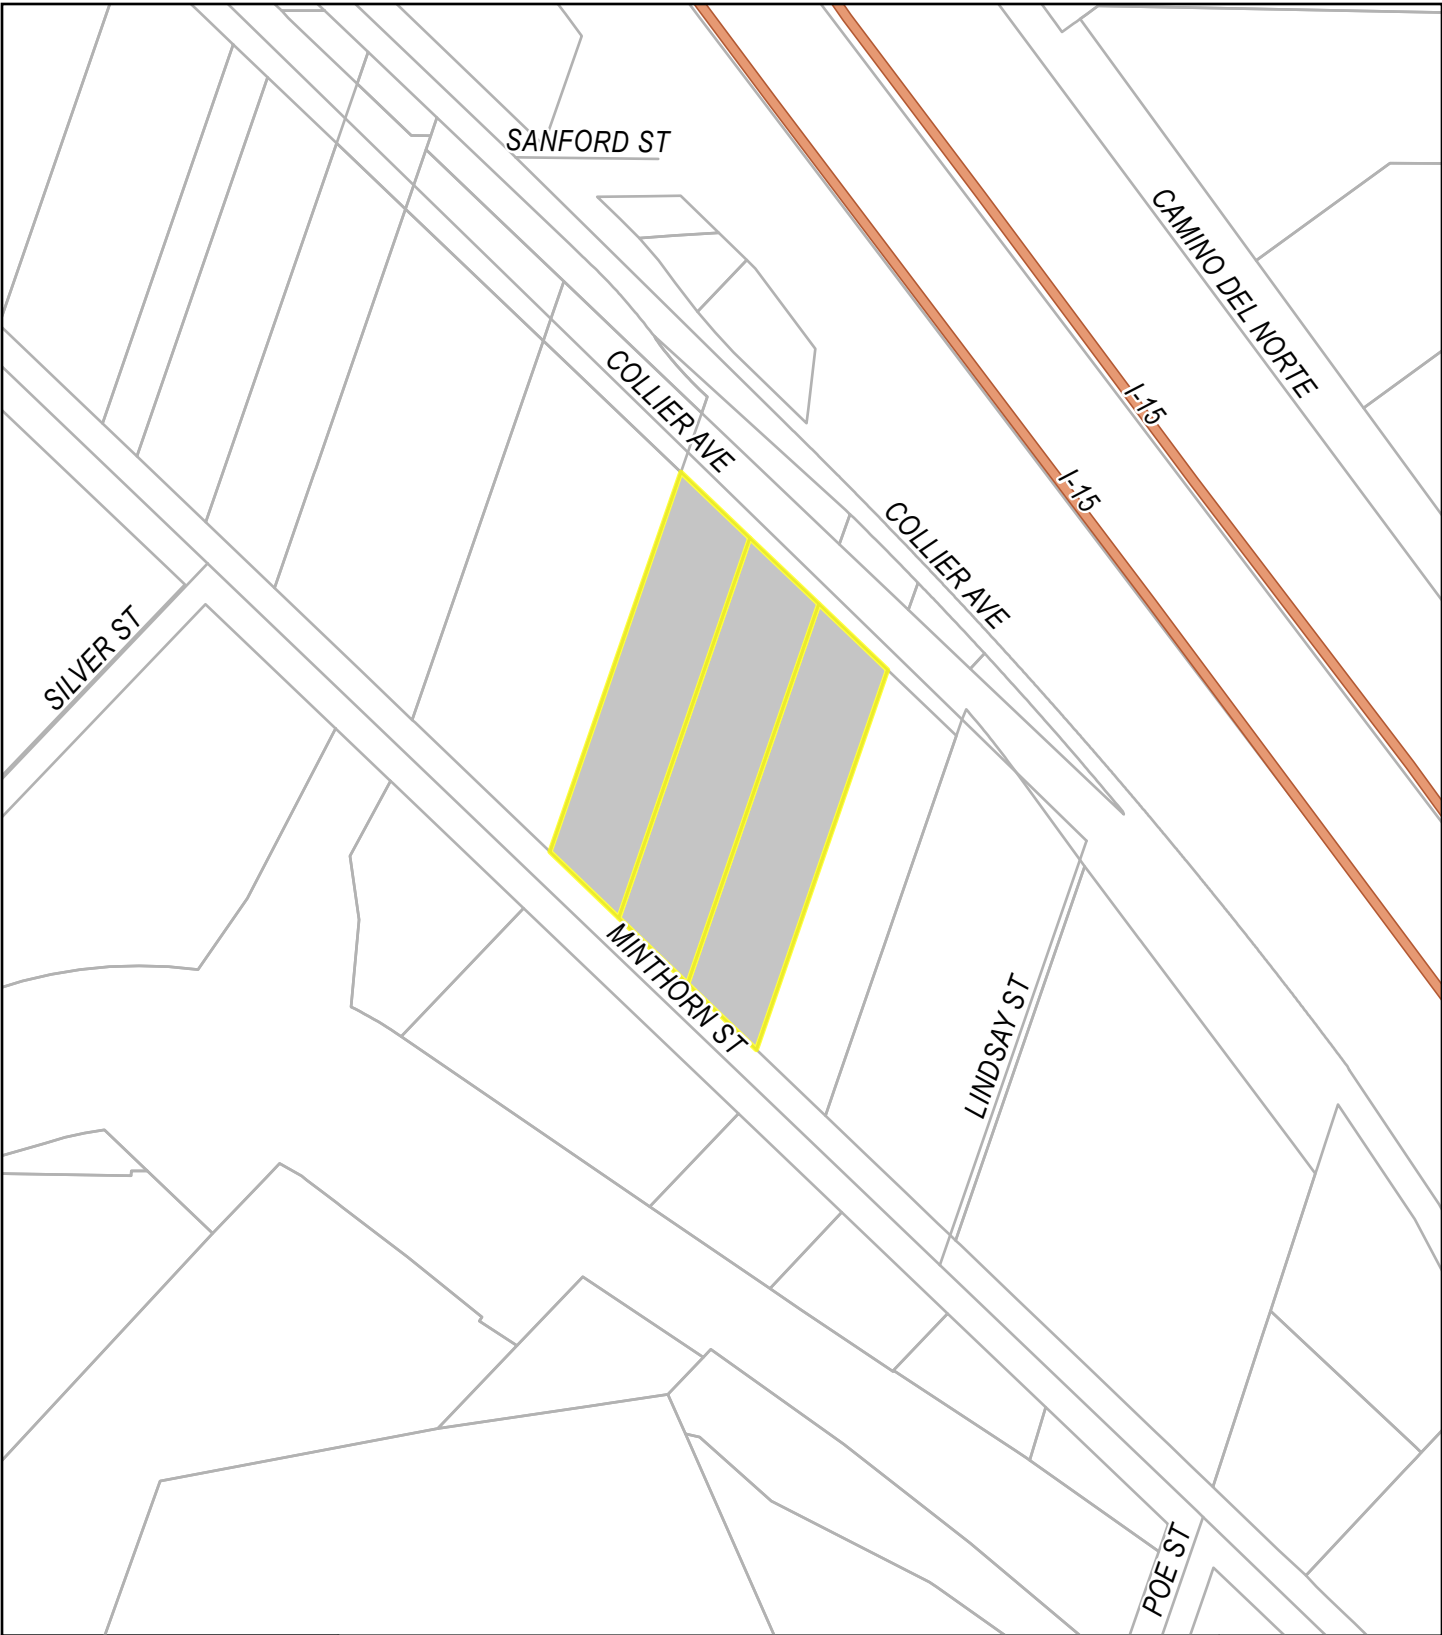

Vantor

Earthstar
Geographics

Aerial Map

Planning Application No. 2021-22
APNs: 377-190-002 thru -004

Coordinate System: NAD 1983 StatePlane California VI FIPS 0406 Feet

Vicinity Map

Planning Application No. 2021-22
APNs: 377-190-002 thru -004

Coordinate System: NAD 1983 StatePlane California VI FIPS 0406 Feet

General Plan Exhibit

Planning Application No. 2021-22
 APNs: 377-190-002 thru -004

Coordinate System: NAD 1983 StatePlane California VI FIPS 0406 Feet