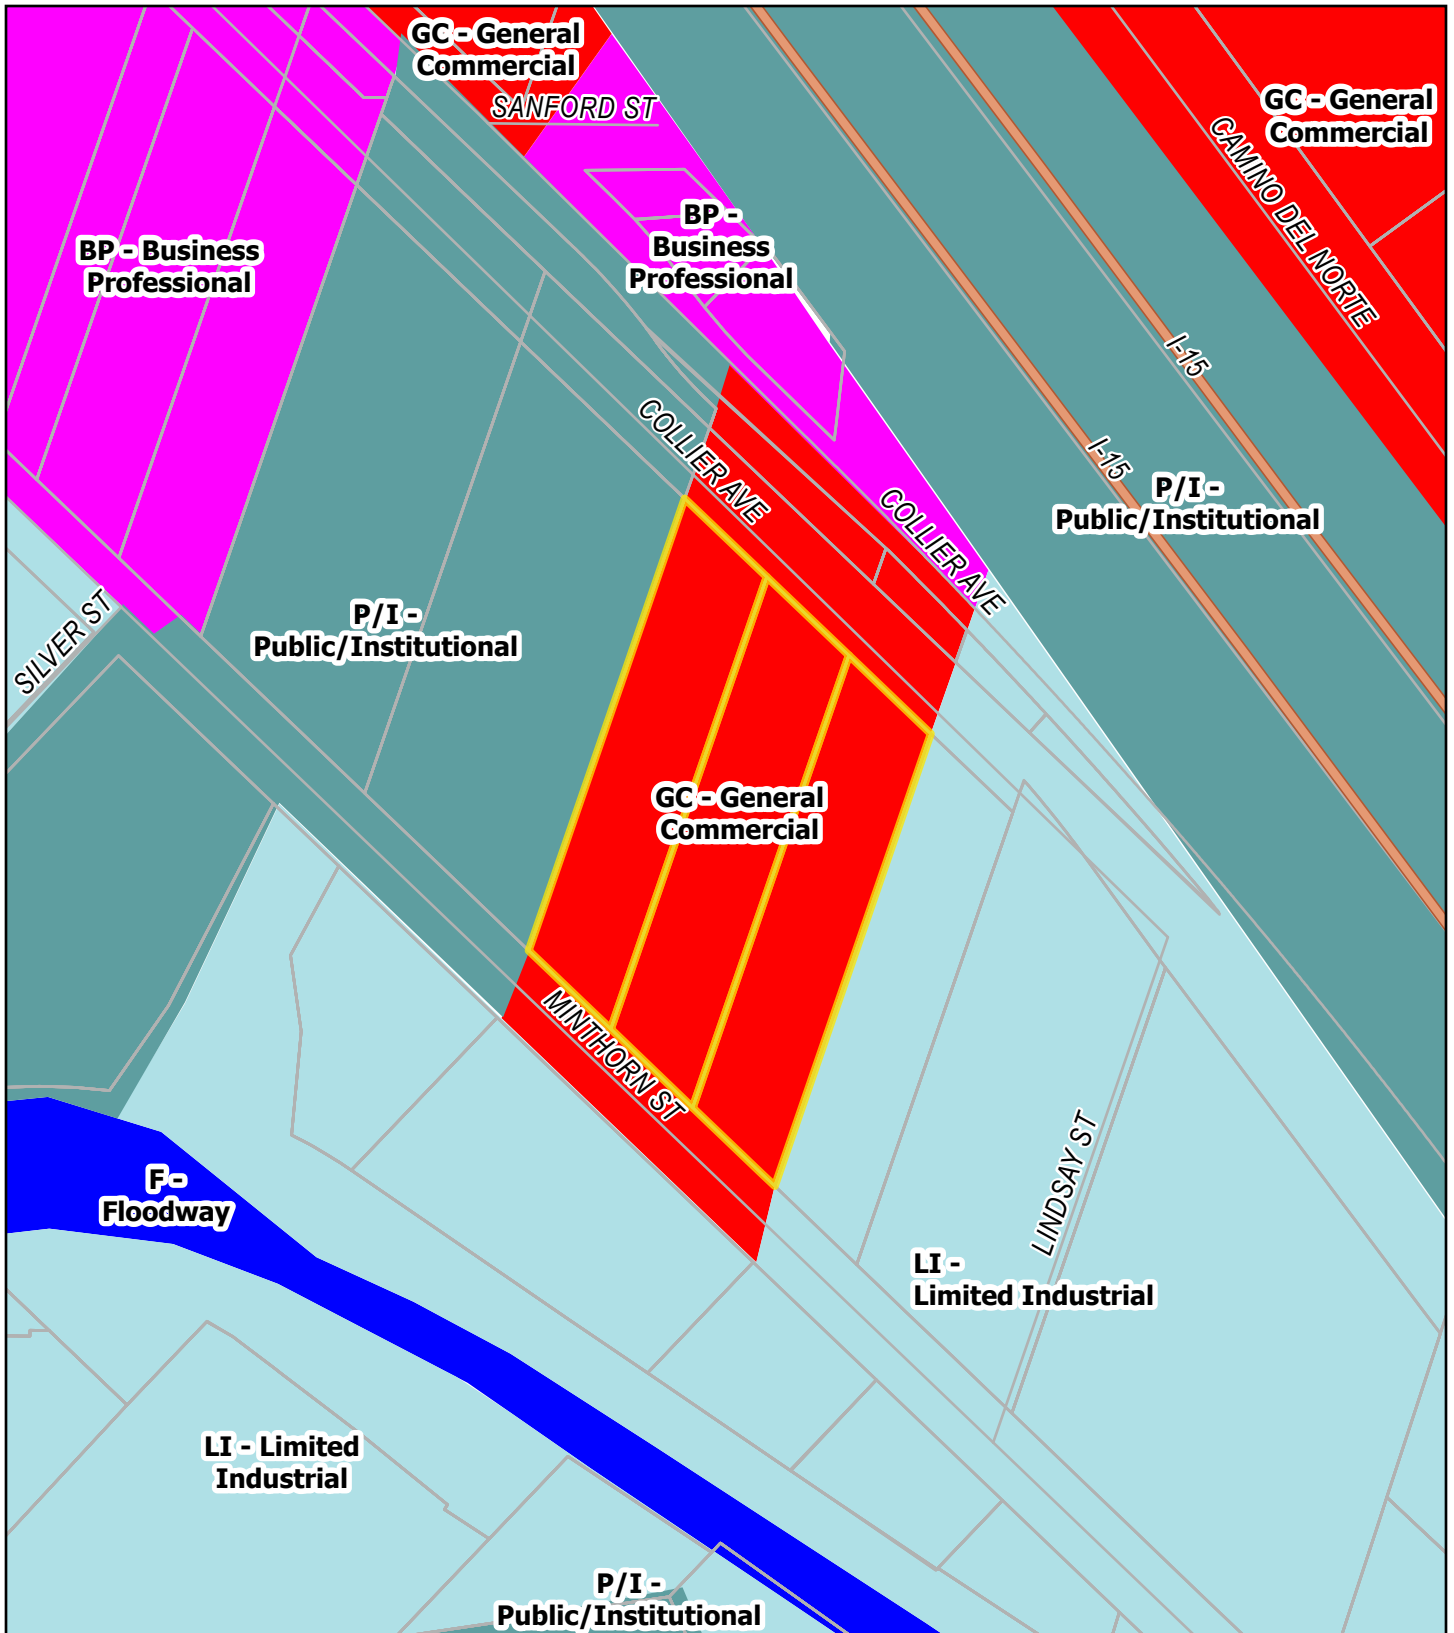

Vantor

Earthstar
Geographics

Aerial Map

Planning Application No. 2021-22
APNs: 377-190-002 thru -004

Coordinate System: NAD 1983 StatePlane California VI FIPS 0406 Feet

Vicinity Map

Planning Application No. 2021-22
APNs: 377-190-002 thru -004

Coordinate System: NAD 1983 StatePlane California VI FIPS 0406 Feet

General Plan Exhibit

Planning Application No. 2021-22
 APNs: 377-190-002 thru -004

Coordinate System: NAD 1983 StatePlane California VI FIPS 0406 Feet