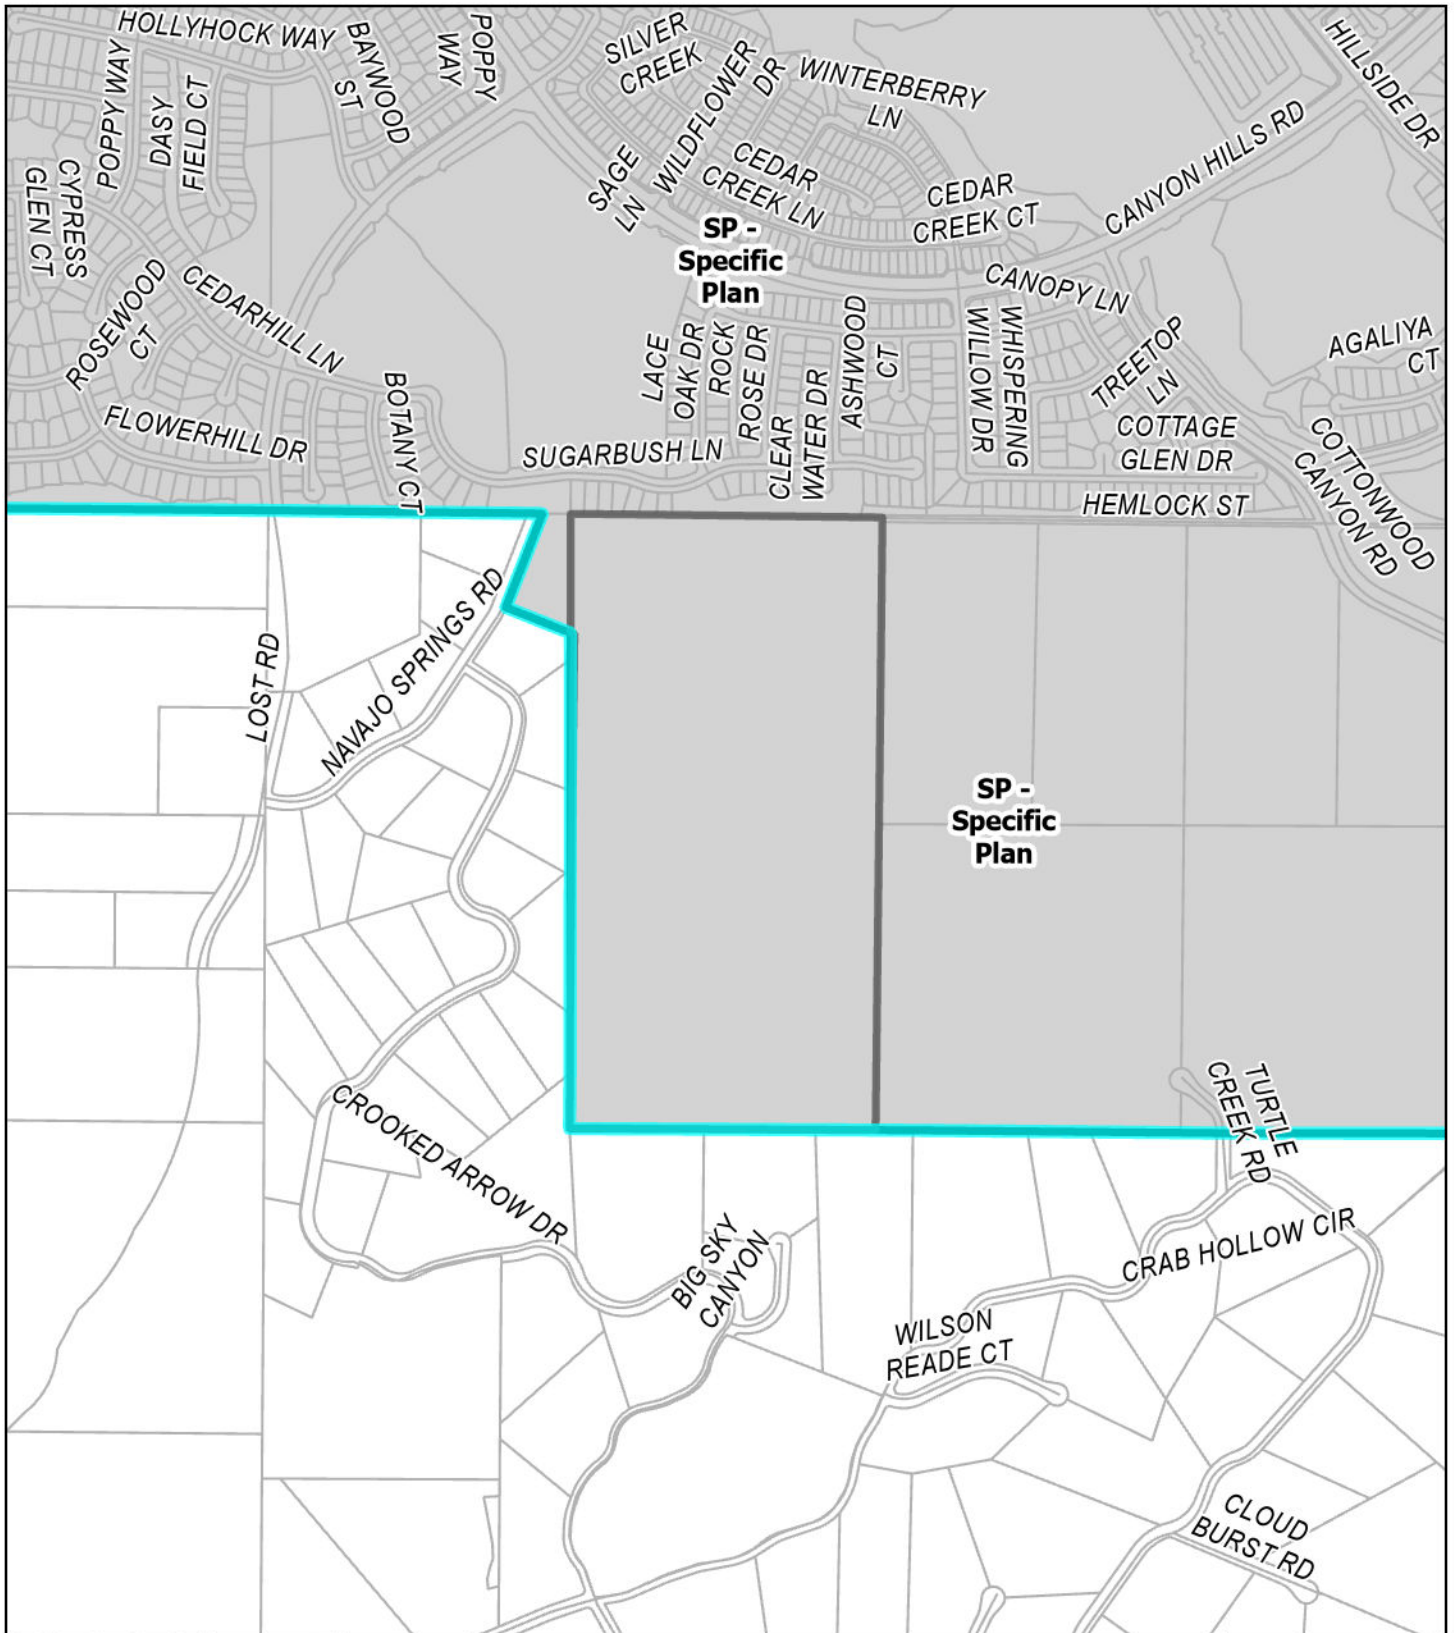

Earthstar
Geographics

Aerial Map

Planning Application No. 2025-11
Tentative Parcel Map No. 39310

Coordinate System: NAD 1983 StatePlane California VI FIPS 0406 Feet

Zoning Exhibit

Planning Application No. 2025-11
 Tentative Parcel Map No. 39310

Coordinate System: NAD 1983 StatePlane California VI FIPS 0406 Feet

General Plan Exhibit

Planning Application No. 2025-11
 Tentative Parcel Map No. 39310

Coordinate System: NAD 1983 StatePlane California VI FIPS 0406 Feet